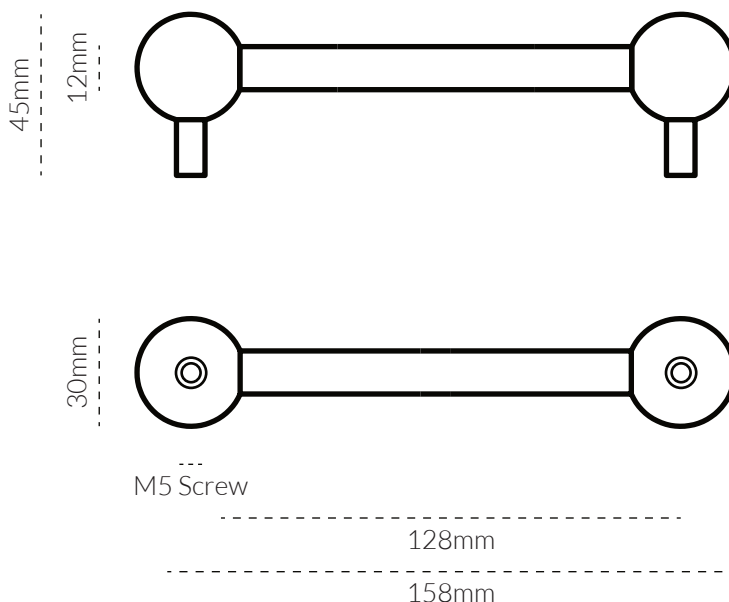

SPHERE PULL SMALL 158MM

TECH SPEC

SPECIFICATIONS

FINISH	SKU	FIXINGS ALSO INCLUDED
 Natural Brass	4068-158-US4	<ul style="list-style-type: none"> - 2x M5 * 25mm Screw - 2x M5 * 40mm Screw - 2x M5 Spring Washer 
 Aged Brass	4068-158-AB	
 Tumbled Brass	4068-158-TB	
 Bronze	4068-158-BR	
 Brushed Nickel	4068-158-BN	
 Tumbled Nickel	4068-158-TN	
 Matte Black	4068-158-US19	
 Matte White	4068-158-W	